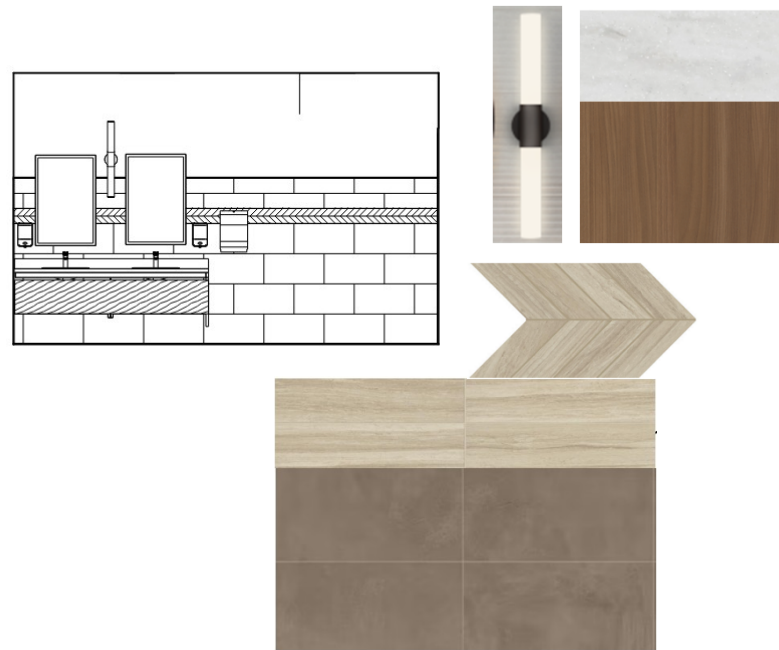

Beaver Meadow

Finishes and Color Selections

 **TURNER GROUP**

www.ttgae.com

TTGAE

Pro Shop, Simulator and Restrooms

SW 7036
Accessible Beige

Lobby and Corridor

Snack Bar - Lounge

Snack Bar - Lounge

Entry View

Patio View