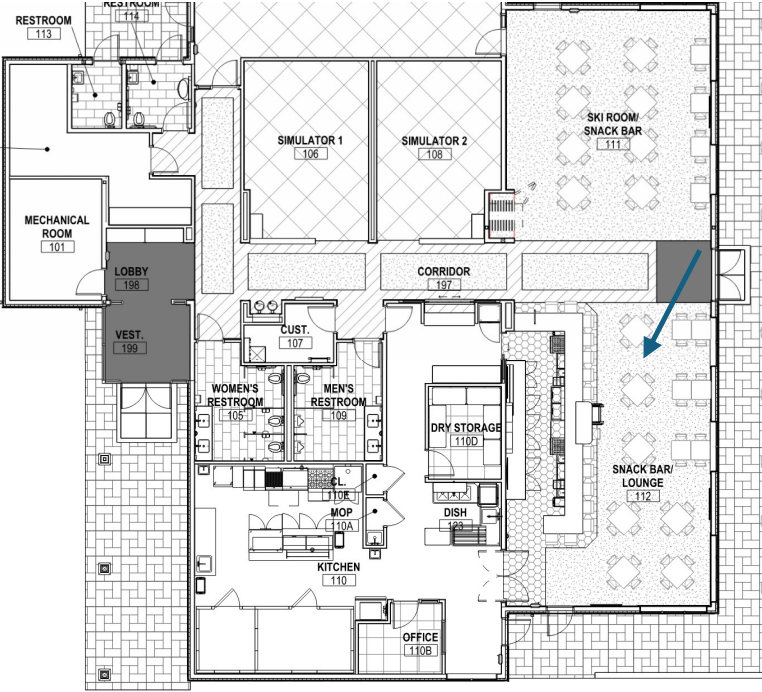

Beaver Meadow

Finishes and Color Selections

 **TURNER GROUP**

www.ttgae.com

TTGAE

Pro Shop, Simulator and Restrooms

SW 7036
Accessible Beige

Lobby and Corridor

Snack Bar - Lounge

Snack Bar - Lounge

Entry View

Patio View