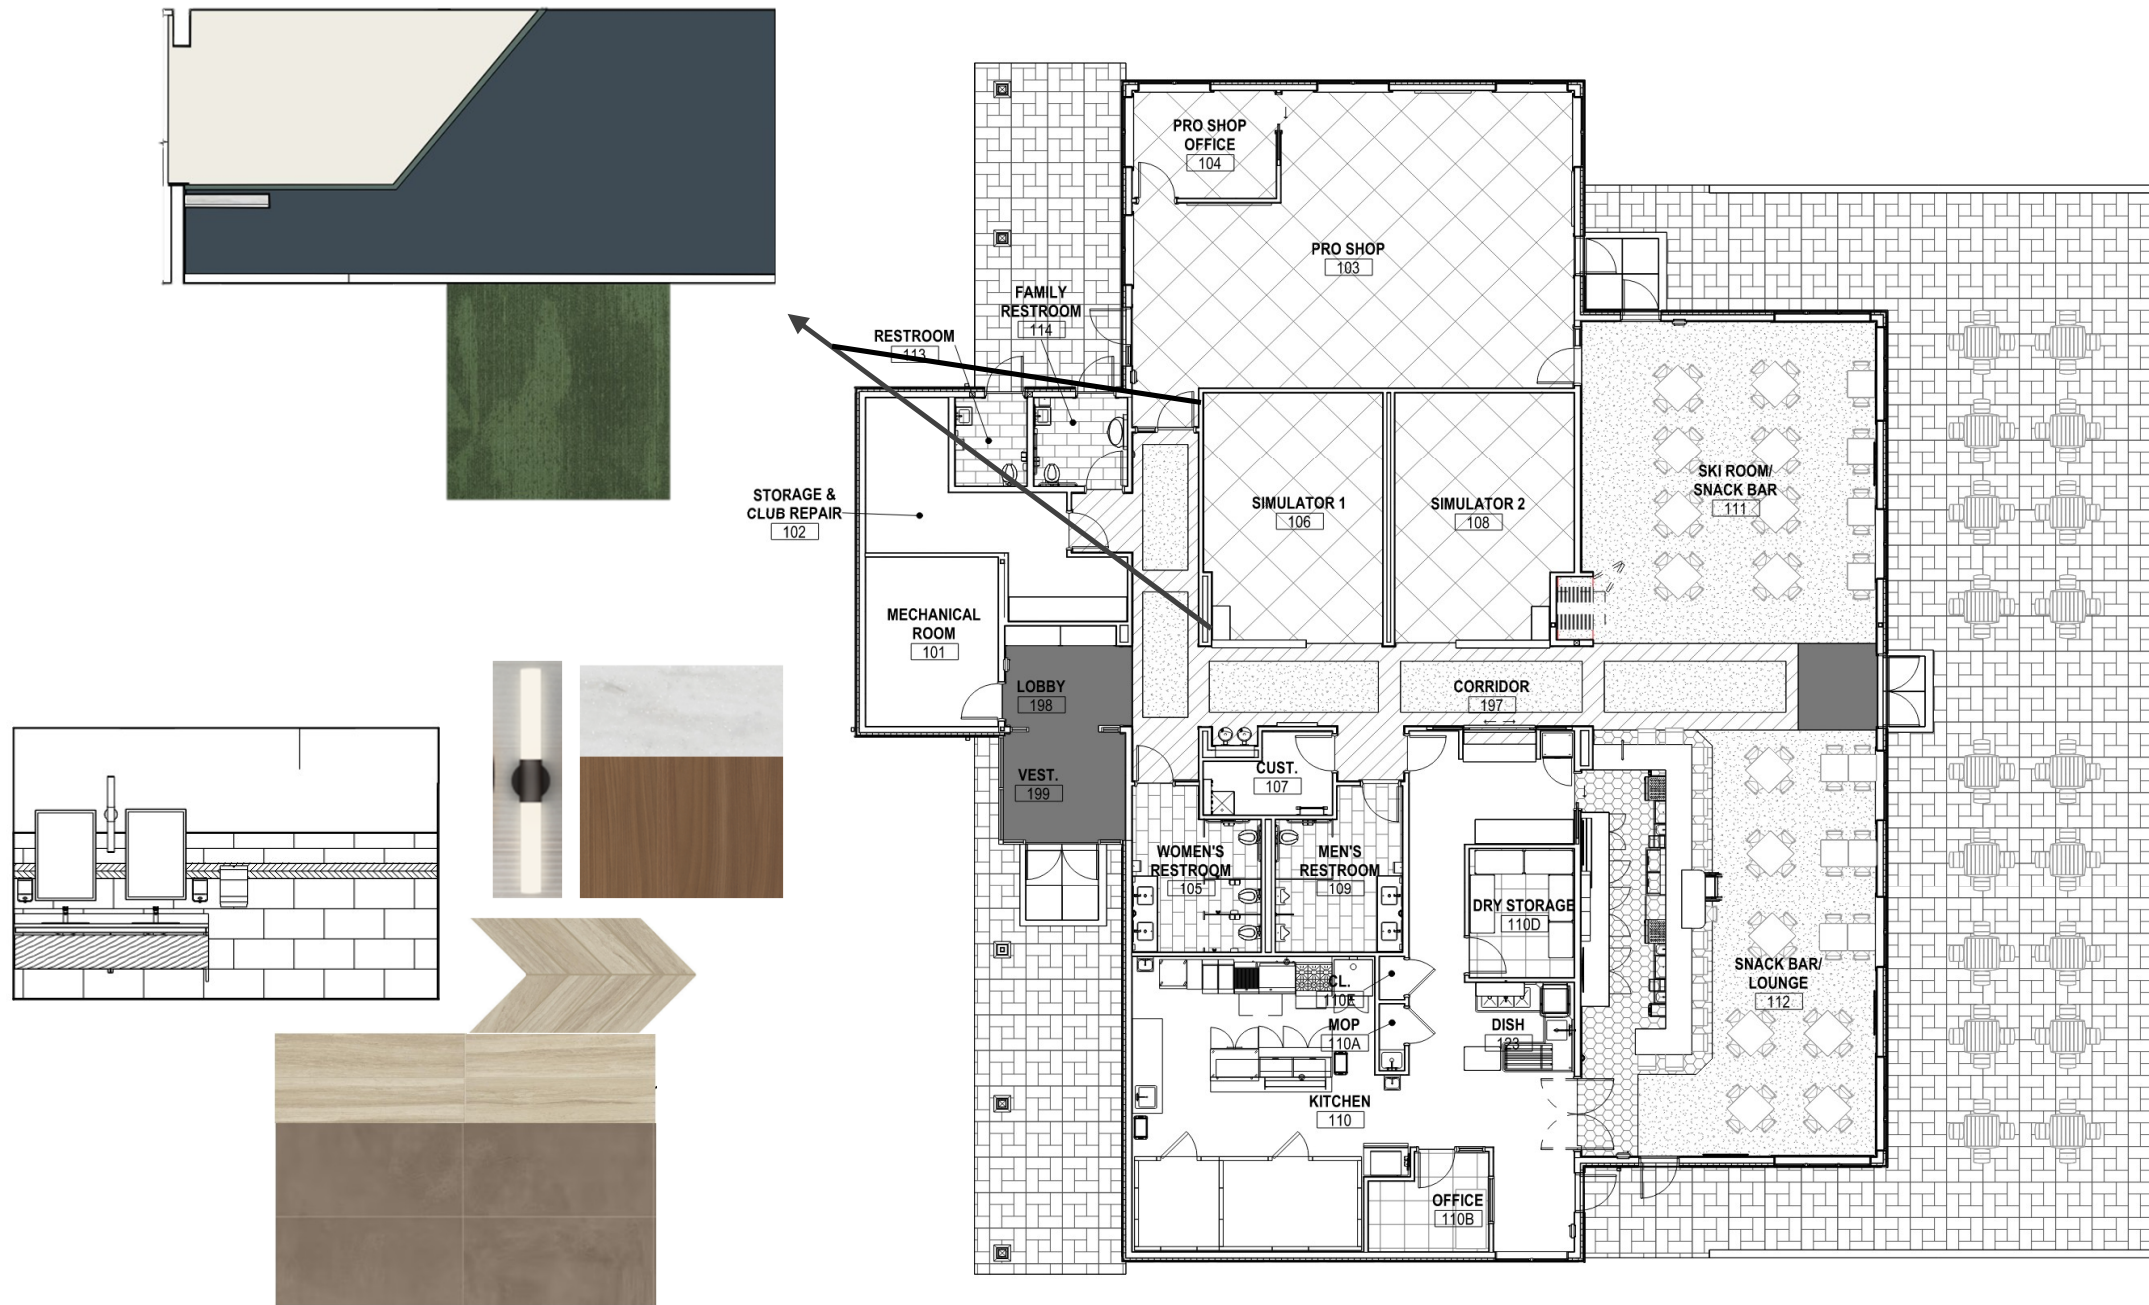

Beaver Meadow

Finishes and Color Selections

 **TURNER GROUP**

www.ttgae.com

TTGAE

Pro Shop, Simulator and Restrooms

SW 7036
Accessible Beige

Lobby and Corridor

Snack Bar - Lounge

Snack Bar - Lounge

Entry View

Patio View