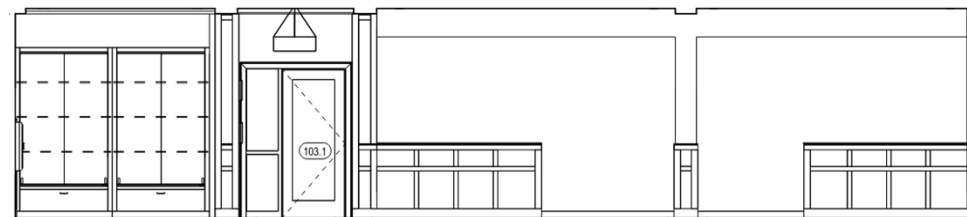

Beaver Meadow

Finishes and Color Selections

 **TURNER GROUP**

www.ttgae.com

TTGAE

Pro Shop, Simulator and Restrooms

SW 7036
Accessible Beige

Lobby and Corridor

Snack Bar - Lounge

Snack Bar - Lounge

Entry View

Patio View