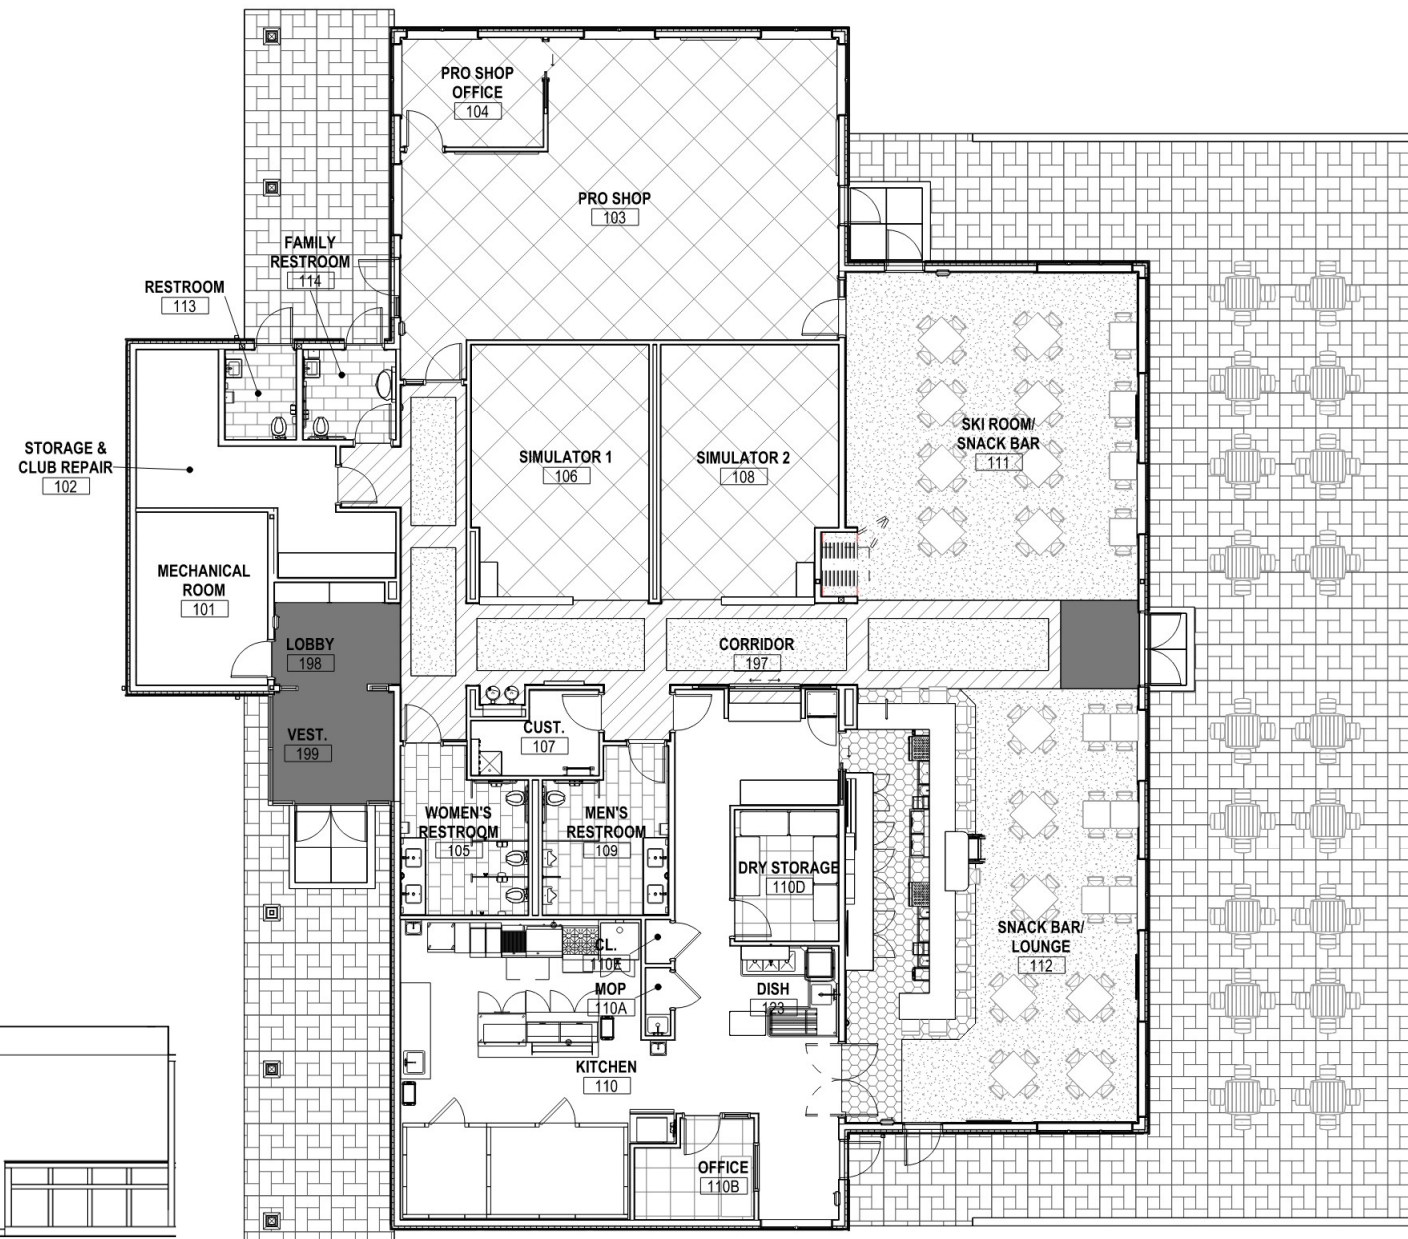

Beaver Meadow

Finishes and Color Selections

 **TURNER GROUP**

www.ttgae.com

TTGAE

Pro Shop, Simulator and Restrooms

SW 7036
Accessible Beige

Lobby and Corridor

Snack Bar - Lounge

Snack Bar - Lounge

Entry View

Patio View