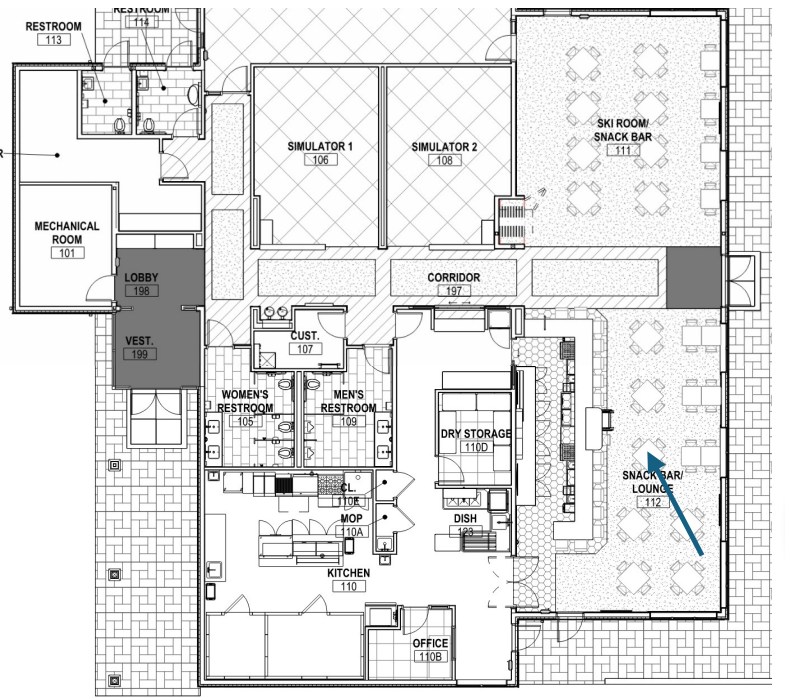

Beaver Meadow

Finishes and Color Selections

 **TURNER GROUP**

www.ttgae.com

TTGAE

Pro Shop, Simulator and Restrooms

SW 7036
Accessible Beige

Lobby and Corridor

Snack Bar - Lounge

Snack Bar - Lounge

Entry View

Patio View