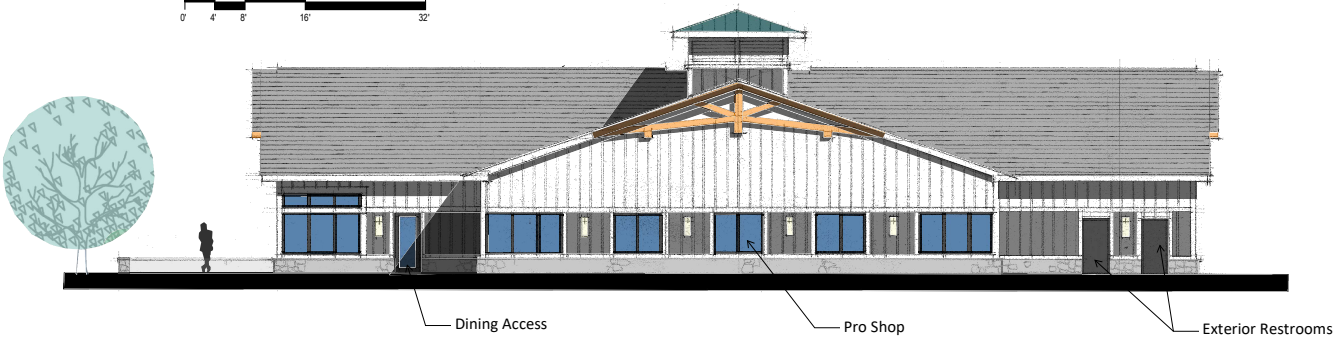

South Elevation - Front Entry

East Elevation - Patio

North Elevation - Pro Shop

West Elevation

Building Footprint 10,500 sf

Beaver Meadow Golf Facility- New Building Option 1
Concord, NH

June 07, 2024 - DP