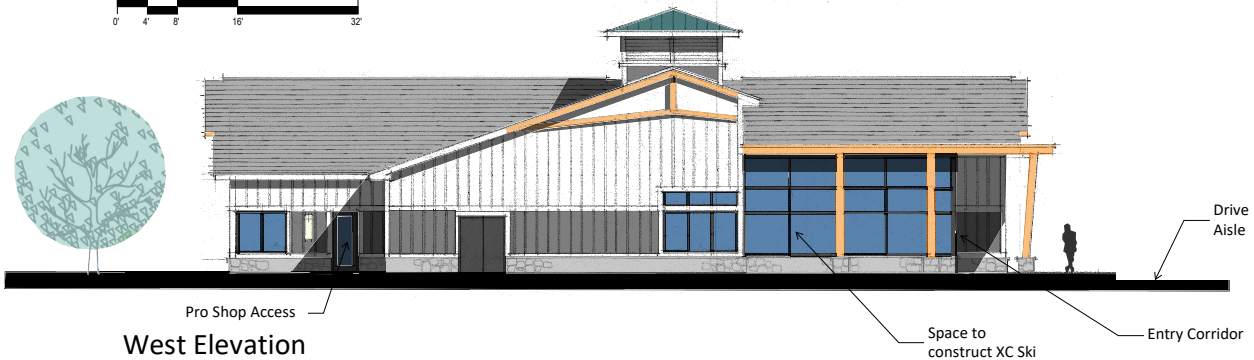

South Elevation - Front Entry

East Elevation - Patio

North Elevation - Pro Shop

West Elevation

Building Footprint 10,500 sf

Beaver Meadow Golf Facility- New Building Option 1
Concord, NH

June 07, 2024 - DP